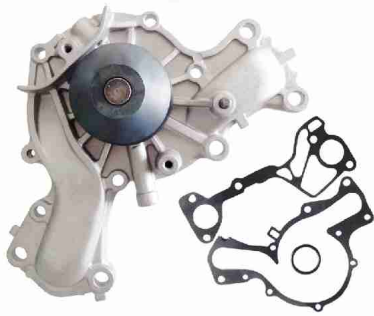

Price : 33 (AUD)

WP-MB001 / Mitsubishi Water Pump Magna TR TS 6cyl
6G72-S2 3.0L Petrol V6 Engine 1993-1996

Dimension:160*110*250mm

Weight:1.3kg