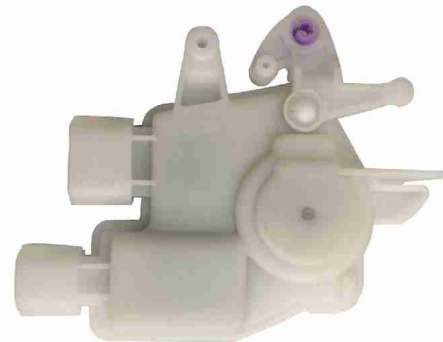

Price : 22 (AUD)

DL-HD004 / Door Lock Actuator Honda Accord Front Right/ Rear Right TL TSX DX EX 72115SDAA01

Dimension: /
Weight: /