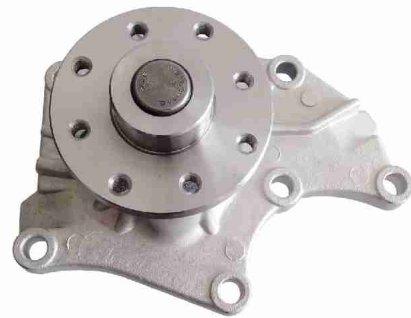

Price : 34 (AUD)

WP-HLN004 / Engine Water Pump Holden Jackaroo
UBS55 1989-1992 4cyl 4JB1-T 2.8L Turbo Diesel

Dimension: 250*160*110mm
Weight: 2kg