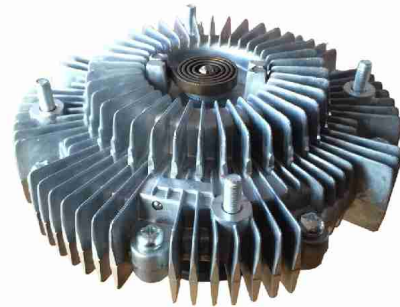

Price : 44 (AUD)

FC-TA002 / Viscous Coupling Fan Clutch Toyota Landcruiser 75 80 Series HZJ75 HZJ80 1HZ 4.2L

Dimension: 170*170*100mm
Weight: 2kg