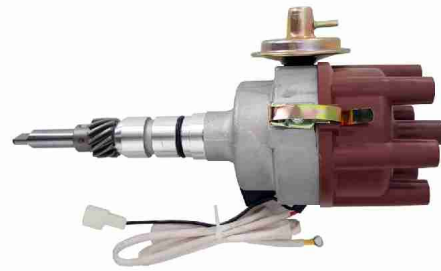

Price : 19 (AUD)

EB-FD001 / EXTRACTOR BOLTS 3/8" 16pcs FORD
CLEVELAND WINDSOR XR XT XW XY 302 351 Silver

Dimension:305*140*125mm

Weight:0.5kg

Price : 175 (AUD)

EDIS-TA001 / Electronic Distributor Fit Toyota Land
Cruiser FJ40-FJ80 2F 3F 4.2L 4.0L

Dimension: /

Weight: /

Price : 250 (AUD)

LIFTER-CR001 / LS7 Roller Hydraulic Valve Lifter S1 LS2
LS3 L76 L77 L98 Commodore GM Heavy Duty

Dimension: /

Weight: /