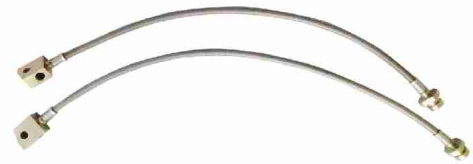

Price : 39 (AUD)

**BH-NS007 / Braided' Extended Brake Hose/Line kit - for
Nissan Patrol GQ (Y60) GU (Y61)**

**Dimension:/
Weight:0.4kg**