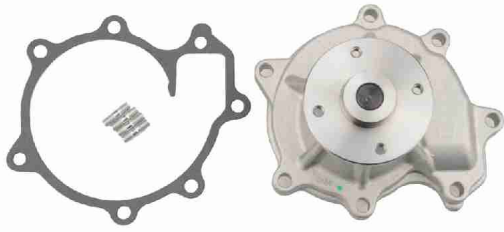

Dimension:210\*155\*165mm

Weight:2.15kg

Price : 31 (AUD)

WP-MB005 / Water Pump Pajero NA-NH 83-93 Triton  
ME-MJ 86-96 Diesel 2.6L 4cyl Mitsubishi

Dimension:210\*155\*165mm

Weight:1kg

Price : 35 (AUD)

WP-NS002 / Water Pump for Nissan Patrol GQ Y60  
TB42S TB42E Ford Maverick 4.2L Petrol 88-97