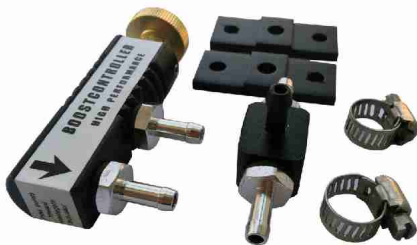

Price : 24 (AUD)
TBC-BLACK / Nissan Mitsubishi Turbo Black Boost
Controller Incabin adjustable + fitting Kit

Dimension:210*135*68mm
Weight:0.25kg