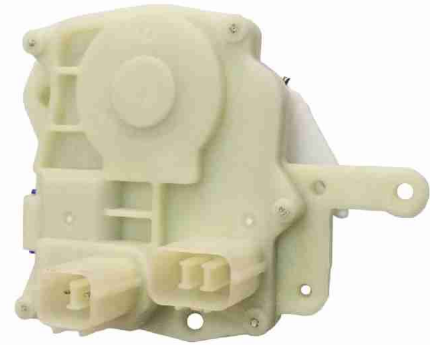

Dimension: /

Weight: /

Price : 18 (AUD)

DL-HD001 / Power Door Lock Actuator Honda Left Front Side Civic Accord Odyssey Acura MDX

Dimension:/  
Weight: /

Price : 19 (AUD)

DL-HD002 / Honda Power Door Lock Actuator Front Right Civic Accord Odyssey CRV Acura MDX TL