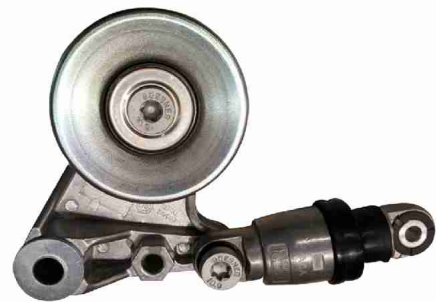

Price : 64 (AUD)
TB-NS001 / GU Patrol Drive Belt Tensioner for Nissan
3.0TDi ZD30 00-07 4cyl LWB Wagon 5Dr

Dimension:304*172*85mm
Weight:1.25kg