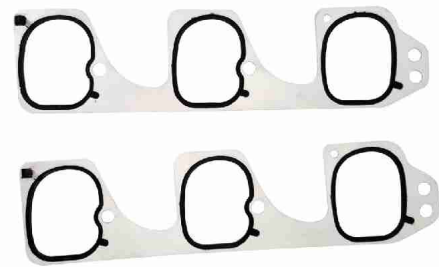

Price : 30 (AUD)

**GST-HLN001 / INLET/INTAKE MANIFOLD
GASKET-HOLDEN COMMODORE VZ,VE,VF V6 3.6L
ALLOYTEC 04-4/13**

**Dimension: /
Weight: /**