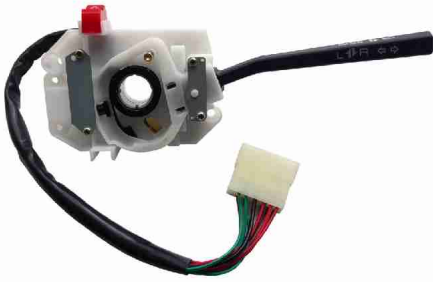

Dimension: /  
 Weight: 0.02kg

Price : 23 (AUD)  
**ISS-HLN001 / HOLDEN COMMODORE VR VS VT VX  
 INDICATOR STALK NO CRUISE BLINKER SWITCH 7 PINS**

Dimension: 200\*70\*55mm  
 Weight: 0.15kg

Price : 23 (AUD)  
**ISS-HLN002 / Holden VR VS VT VX1 Commodore  
 Indicator Stalk/Switch with Cruise Control 7 ports**

Dimension: 190\*70\*55mm  
 Weight: 0.15kg

Price : 25 (AUD)  
 ISS-HLN004 / Indicator High Beam Stalk Switch Blinker  
 Turn Switch Holden Rodeo TF TFR TFS

Dimension:265\*95\*105mm  
 Weight:0.45kg

Price : 49 (AUD)  
 ISS-TA001 / 1991-1997 Indicator Headlight Switch Wiper  
 Blinker Stalk Hilux RN105 RN106 RN110