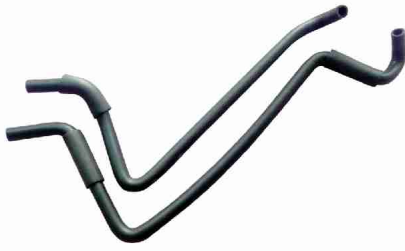

Price : 33 (AUD)

**HTH-NS001 / Heater Hose Set Patrol GQ Y60 Maverick
DA 4.2D TD42 6Cyl 1988-1997 92410-06J00**

Dimension:460*460*50mm

Weight:0.65kg