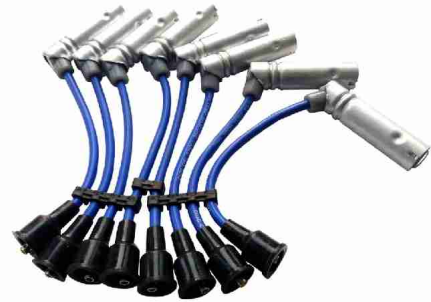

Price : 31 (AUD)

IL-HLN002 / Holden V8 Ignition Spark Plug Leads
Commodore VT VU VX VY VZ 5.7L LS1 GEN3 22mm

Dimension:53*35*75mm

Weight:0.4kg