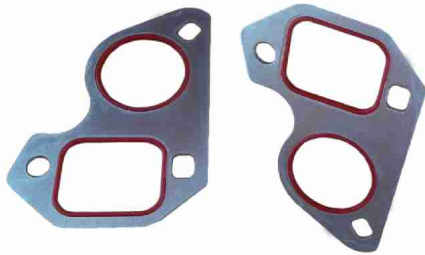

Price : 6 (AUD)

WP-HLN003GST / Water Pump Gaskets Kit for Camaro
Corvette GTO Firebird LS1 LS6 5.7L AW5081

Dimension: /
Weight: /