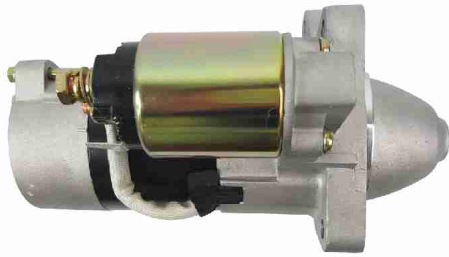

Price : 131 (AUD)

SMOTOR-MA001 / Starter Motor for Ford Courier PD PE
PG PH Ranger PJ PK Mazda Bravo B2500 WL WLT

Dimension: /
Weight: /