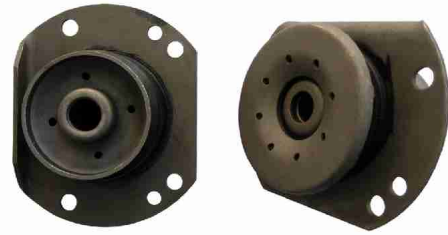

Price : 49 (AUD)
EM-HLN001 / 2 x Front Rubber Castor Rod Bush Kit
Commodore VT VX VY VZ V6 V8 Caster 97-06

Dimension:305*140*125mm
Weight:0.5kg