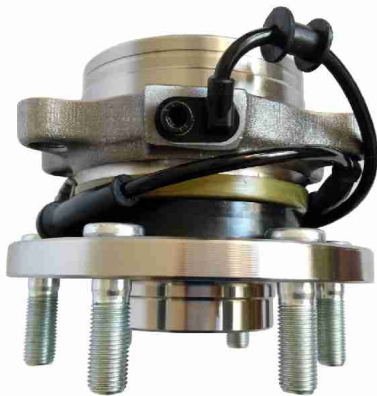

Dimension: /

Weight: /

Price : 158 (AUD)

WH-NS006 / 1 FRONT WHEEL BEARING HUB NISSAN  
NAVARA 4WD D22 D40 YD25/VQ40 ABS SPANISH 05-12

Dimension:160\*150\*145mm

Weight:4.95kg

Price : 102 (AUD)

WH-MB002 / 2pcs Free Manual Wheeling Hub Lock  
Mitsubishi Triton Pajero 28 Splines 88mm PCD