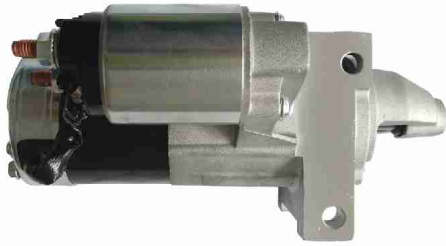

Price : 92 (AUD)
**SMOTOR-HLN001 / Commodore Starter Motor Holden V8
LS1 GEN3 GEN4 VT VX VY VZ VE SS 5.7L 99 - 04**

**Dimension:260*140*125mm
Weight:3.4kg**