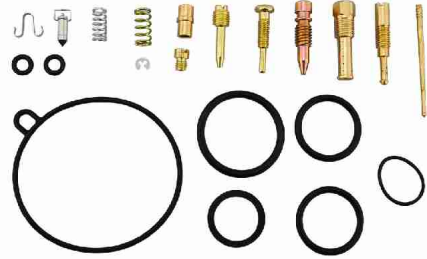

Price : 23 (AUD)
CARB-KIT001 / Carburetor Carby Rebuild Kit Honda CT110 Postie Posty Bike All Models

Dimension:55*35*75mm
Weight:0.022kg